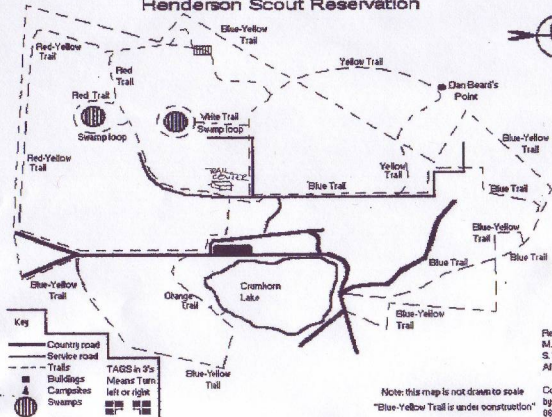

Henderson Scout Reservation

Revised by:
M. McLean
S. Tines
Alter D. Tuttrech

Note: this map is not drawn to scale
"Blue-Yellow Trail is under construction"

Computer drawn by:
John Sanders
06/04/1996